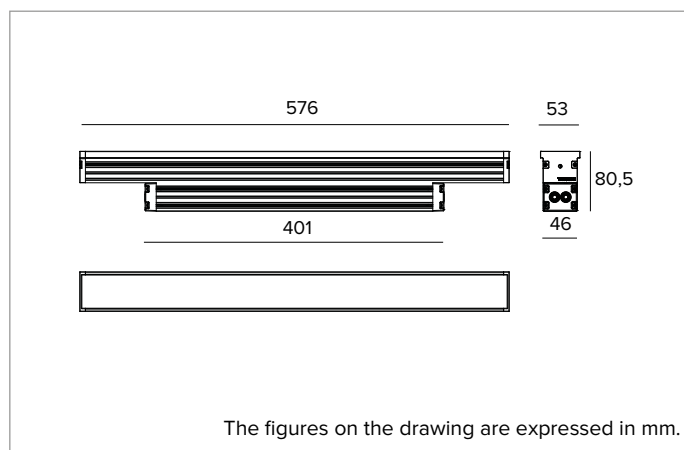

1E3825EL | JEDI COMPACT Outdoor Projector

Adjustable linear LED projector

	3500K	H(m)	D(m)	Emax(lx)		
	Ra80		11°			
	Fixture Power	26W	1	0.20	40806	
	Source Flux	3204lm	2	0.40	10202	
	Fixture Flux	2655lm	3	0.59	4534	
	Efficacy	102lm/W	4	0.79	2550	
TS1340	Imax=12736cd/klm	Imax	40806cd	5	0.99	1632

Linear connection box IP66/IP68.
5 poles max. wire section 1.5mm².
Cable diameter range from 7 to 12mm.

Code
1E2494

Multiple connection box IP68.
1 IN - 3 OUT 4 poles max. wire section 2.5mm².
Cable diameter range from 6 to 12mm.